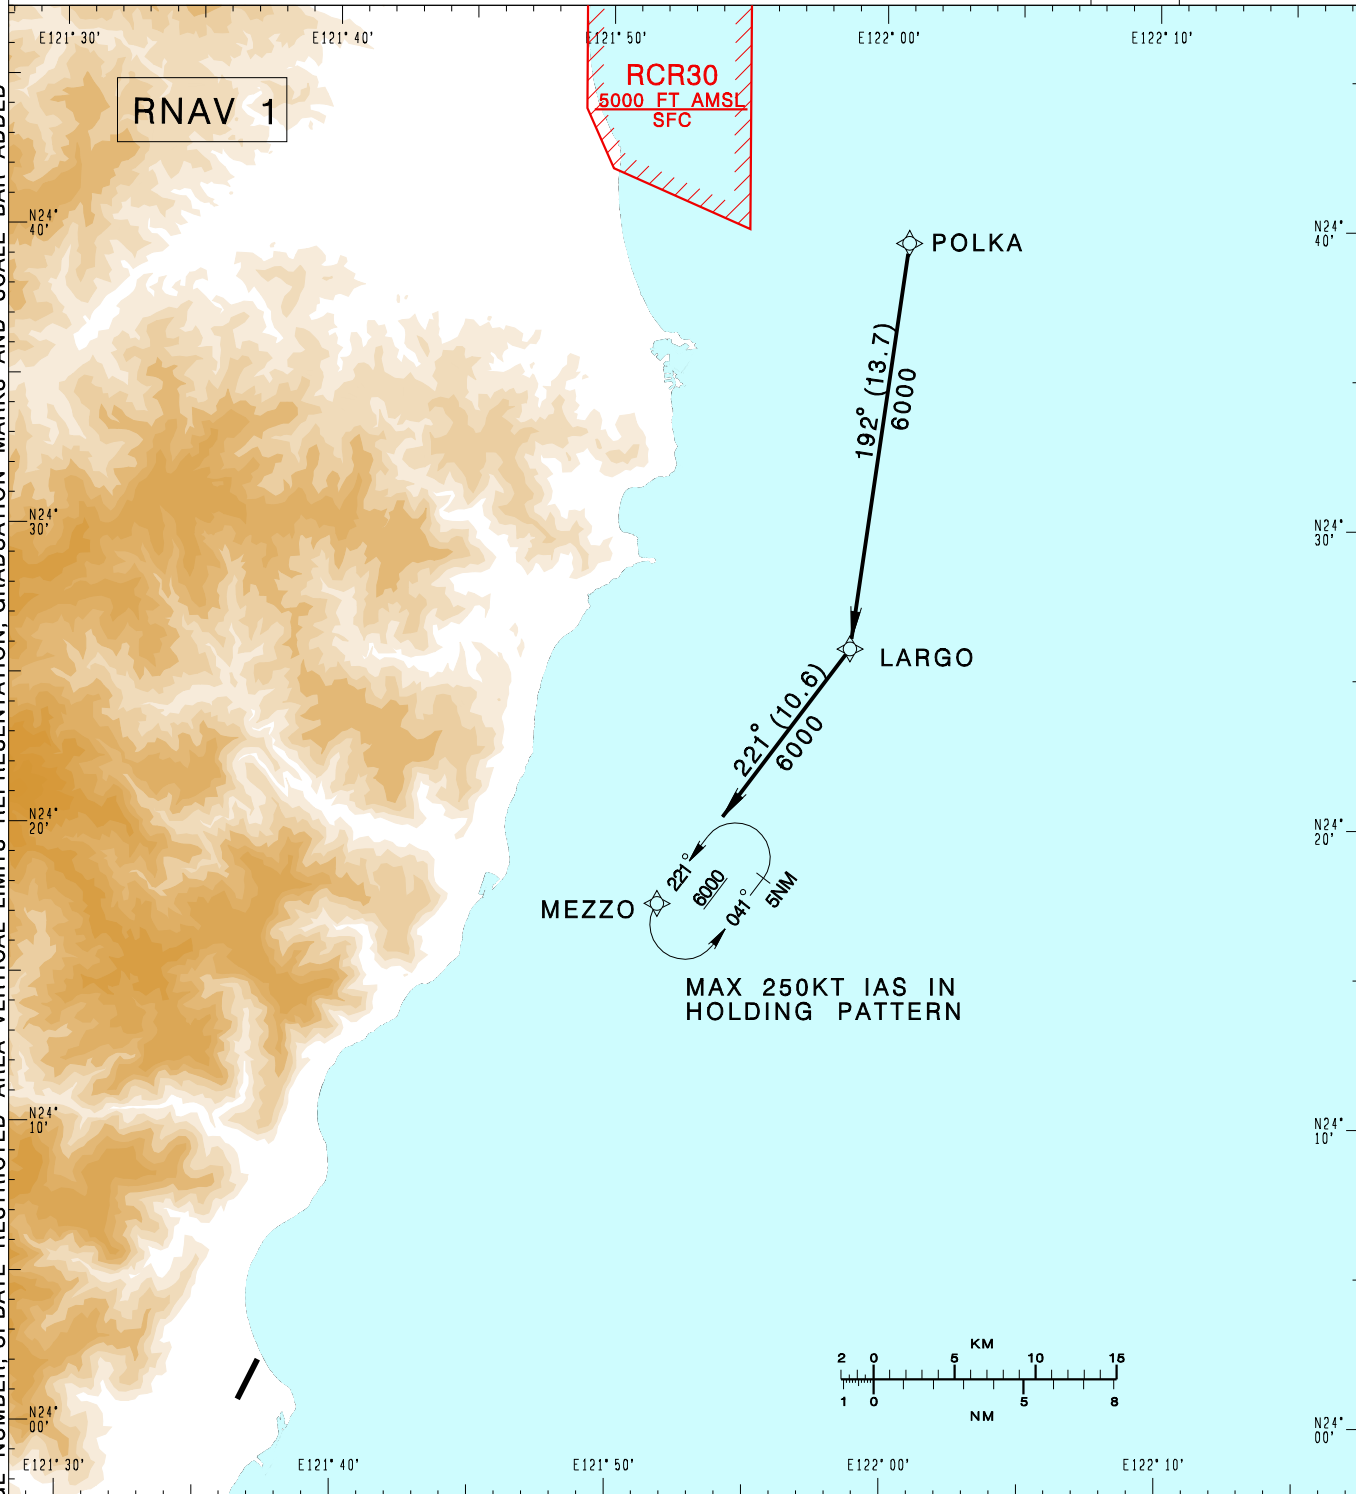

花蓮機場
HUALIEN AD

**RCYU STAR
POLKA ONE RNAV**

TAIPEI APP 124.0 119.1 330.2 276.8				HUALIEN TWR 118.1 126.18 236.6				VAR 4° W 	 14000' MSA APP 25NM
Apt Elev: 51'		Trans Level: FL130		Trans Alt: 11,000'					
BEARINGS ARE MAGNETIC; DISTANCES ARE NAUTICAL MILES; ELEVATIONS, HEIGHTS IN FEET									

CHANGES: NEW PAGE NUMBER, UPDATE RESTRICTED AREA VERTICAL LIMITS REPRESENTATION, GRADUATION MARKS AND SCALE BAR ADDED

POLKA ONE RNAV ARRIVAL
From POLKA to LARGO, then MEZZO.
*GNSS REQUIRED